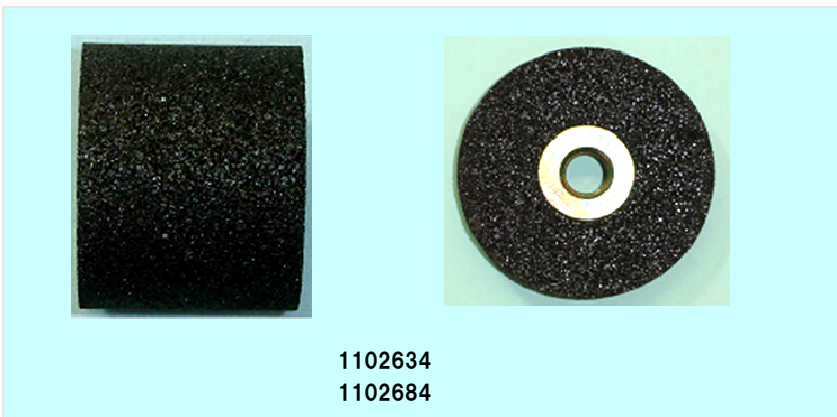

Dimension 49x40xW3/8"   Rotation speed 33 m/sec

Product No.	Specification
1102634	WA36K7B
1102684	WA36J7B