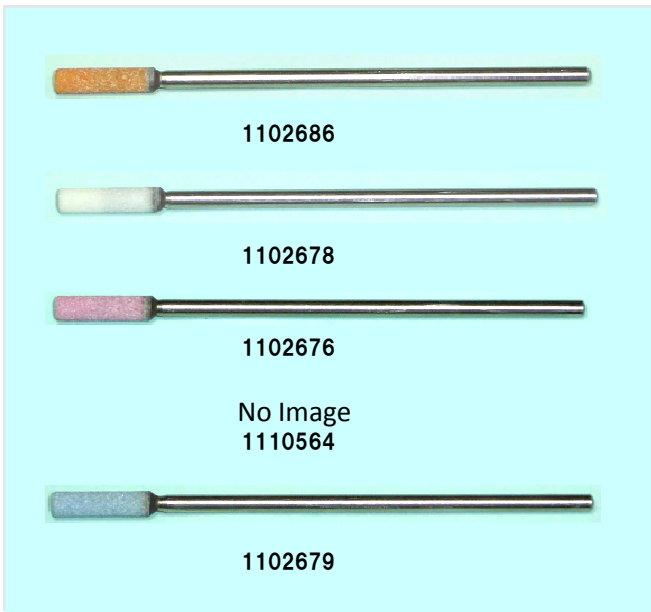

# Mounted Wheels

Dimension 4x13x3.0x30 Rotation speed 17 m/sec

Product No.	Specification
1106319	WA80P6V
1102552	WA100P6V
1102652	RA100P6V
1102750	WA80R7V
1102479	WA120P7V

Dimension 4x13x3.0x30 Rotation speed 17 m/sec