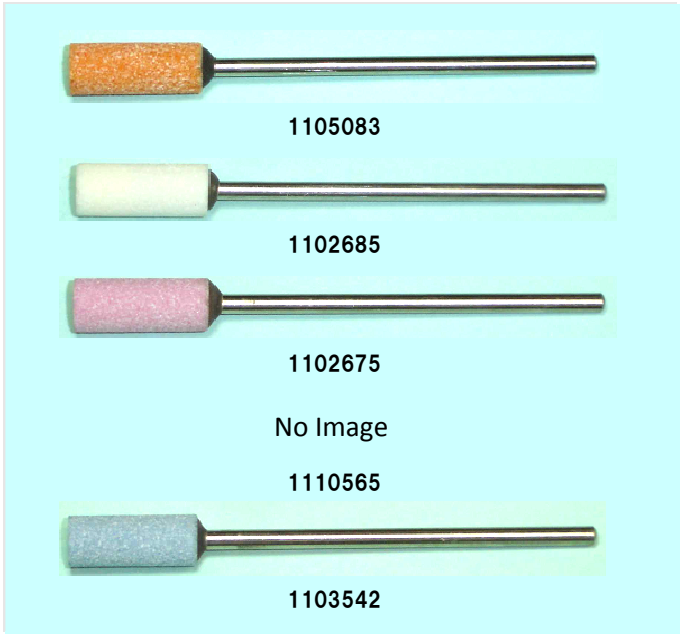

Dimension 8x19x3.0x80   Rotation speed 17 m/sec

Product No.	Specification
1105083	WA80P6V
1102685	WA100P6V
1102675	RA100P6V
1110565	WA80R7V
1103542	WA120P