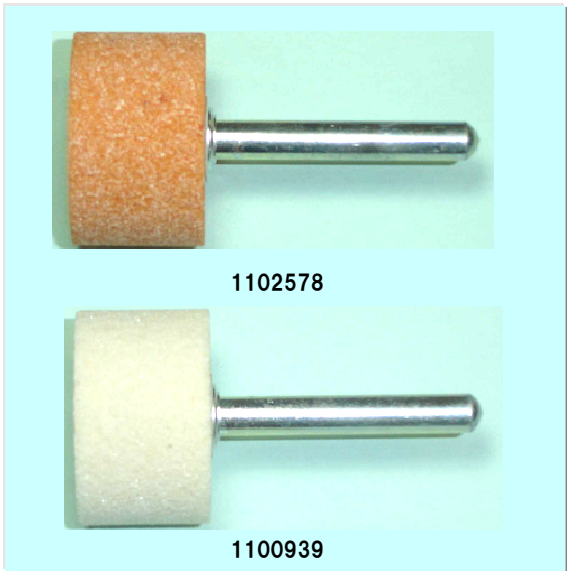

# Mounted Wheels

Dimension 16x50x6.0x80    Rotation speed 18 m/sec

Product No.	Specification
1103837	WA6006V

Dimension 19x38x6.0    Rotation speed 22 m/sec

Product No.	Specification
1102571	WA6006V
1106402	WA80P6V
1104737	QB60N6-5V

# Mounted Wheels

Dimension 22x38x6.0    Rotation speed 28 m/sec

Product No.	Specification
1103079	WA60L6V
1102575	WA6006V
1102576	WA80P6V

Dimension 25x38x6.0    Rotation speed 25 m/sec

Product No.	Specification
1102577	WA60L6V