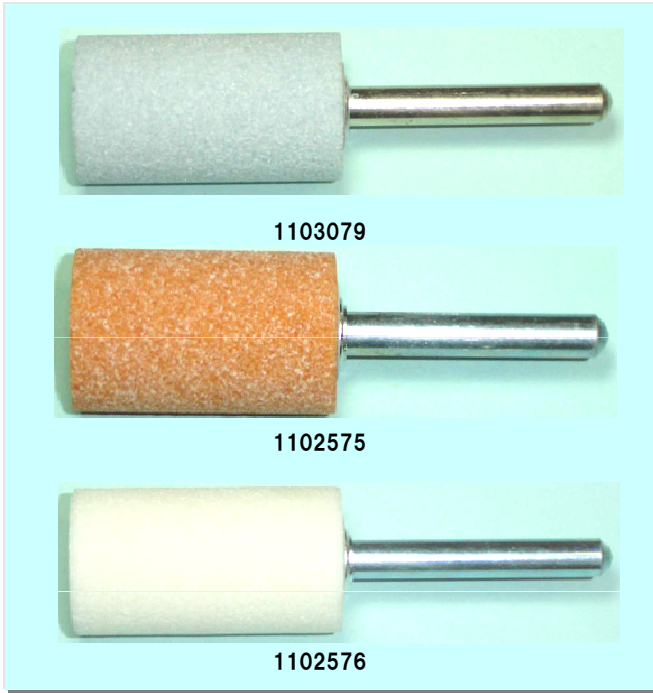

Mounted Wheels

Dimension 22x38x6.0   Rotation speed 28 m/sec

Product No.	Specification
1103079	WA60L6V
1102575	WA6006V
1102576	WA80P6V