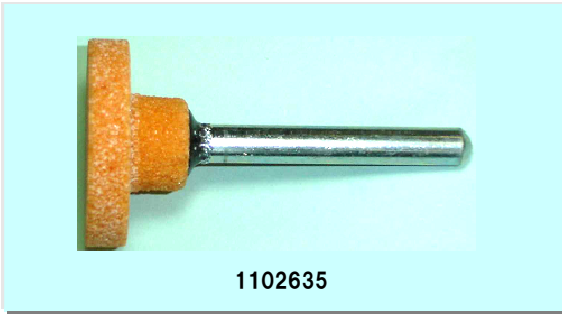

Mounted Wheels

Dimension 32x6 (13) x6.0   Rotation speed 33 m/sec

Product No.	Specification
1102635	WA6006V