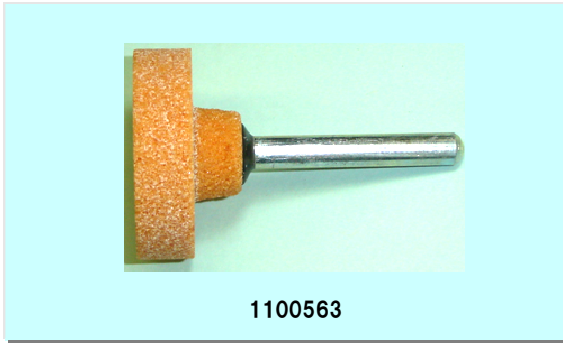

Mounted Wheels

Dimension 38x10x6   Rotation speed 33 m/sec

Product No.	Specification
1100563	WA6006V