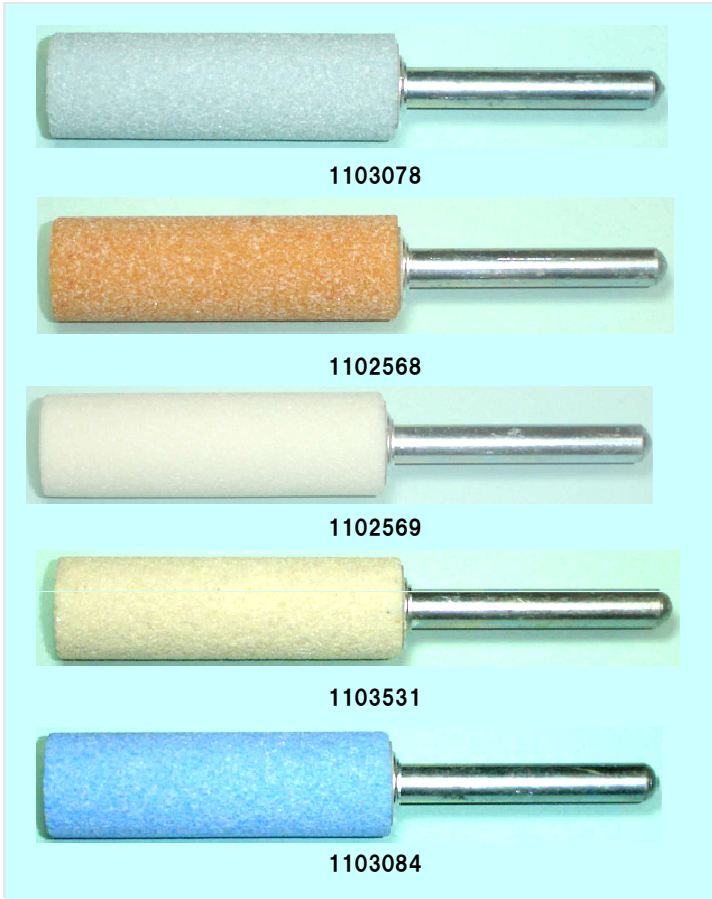

Mounted Wheels

Dimension 16x50x6.0   Rotation speed 18 m/sec

Product No.	Specification
1103078	WA60L6V
1102568	WA60O6V
1102569	WA80P6V
1103531	SA60J6V
1103084	QB60N6-5V