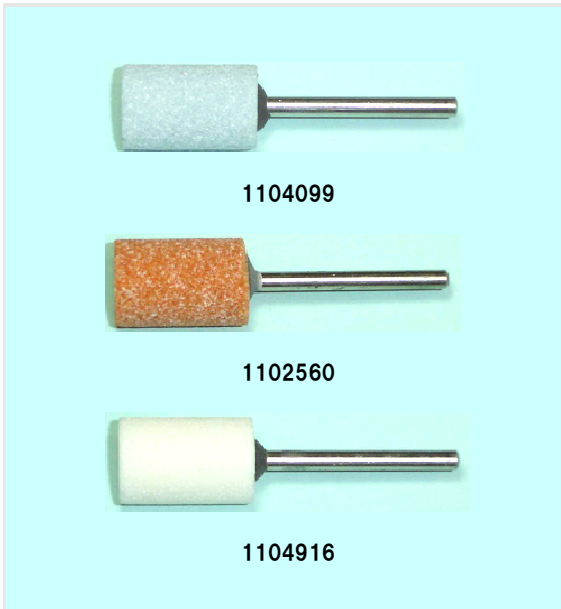

# Mounted Wheels

Dimension 8x19x3.0x30    Rotation speed 17 m/sec

Product No.	Specification
1105964	WA60L6V
1102506	WA60m6V
1102558	WA80P6V
1102651	RA100P6V
1102751	WA80R7V
1102752	WA120P7V
1103077	QB100P6-10V

Dimension 8x19x3.0x80    Rotation speed 17 m/sec

Product No.	Specification
1105083	WA80P6V
1102685	WA100P6V
1102675	RA100P6V
1110565	WA80R7V
1103542	WA120P

# Mounted Wheels

Dimension 8x19x3.0x120    Rotation speed 17 m/sec

Product No.	Specification
1110567	WA80P6V
1106678	WA100P6V
1102711	RA100P6V

Dimension 13x19x3.0x30    Rotation speed 18 m/sec

Product No.	Specification
1104099	WA60L6V
1102560	WA60O6V
1104916	WA100P6V