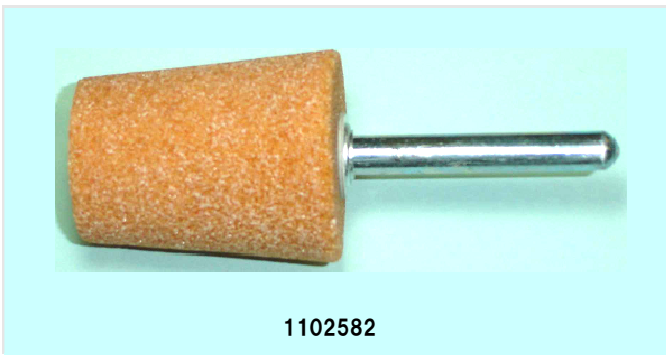

# Mounted Wheels

Dimension 32x6 (13) x6.0    Rotation speed 33 m/sec

Product No.	Specification
1102635	WA6006V

Dimension 32x8x (13) x6.0    Rotation speed 33 m/sec

Product No.	Specification
1102588	WA6006V