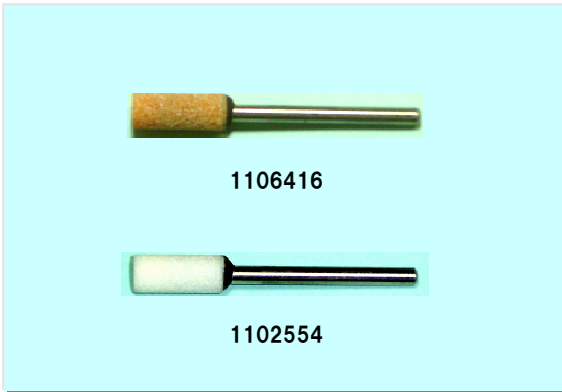

# Mounted Wheels

Dimension 4x13x3.0x30 Rotation speed 17 m/sec

Product No.	Specification
1106319	WA80P6V
1102552	WA100P6V
1102652	RA100P6V
1102750	WA80R7V
1102479	WA120P7V

Dimension 4x13x3.0x30 Rotation speed 17 m/sec

# Mounted Wheels

Dimension 4x13x3.0x120    Rotation speed 17 m/sec

Product No.	Specification
1102842	WA80P6V
1102681	WA100P6V

Dimension 6x13x3.0x30    Rotation speed 17 m/sec

Product No.	Specification
1106416	WA80P6V
1102554	WA100P6V

# Mounted Wheels

Dimension 8x19x3.0x30    Rotation speed 17 m/sec

Product No.	Specification
1105964	WA60L6V
1102506	WA60m6V
1102558	WA80P6V
1102651	RA100P6V
1102751	WA80R7V
1102752	WA120P7V
1103077	QB100P6-10V

# Mounted Wheels

Dimension 32x6 (13) x6.0    Rotation speed 33 m/sec

Product No.	Specification
1102635	WA6006V

Dimension 32x8x (13) x6.0    Rotation speed 33 m/sec

Product No.	Specification
1102588	WA6006V