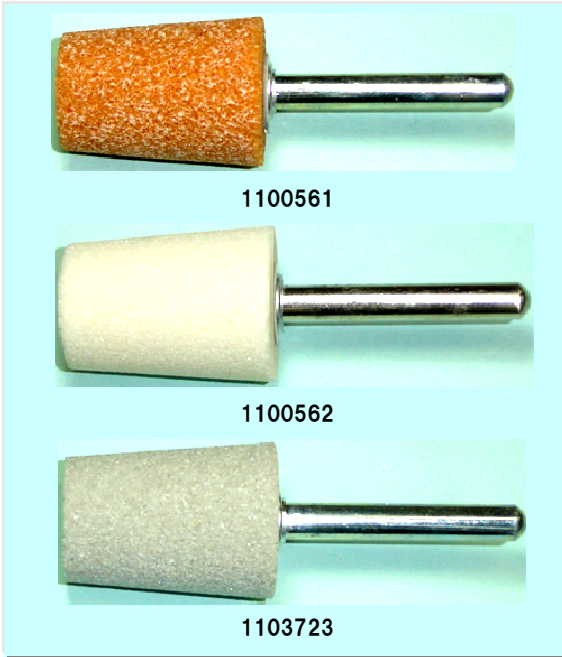

Dimension 20/25x33x6 Rotation speed 33 m/sec

Product No.	Specification
1100561	WA4606V
1100562	WA80P6V
1103723	32A80L6V