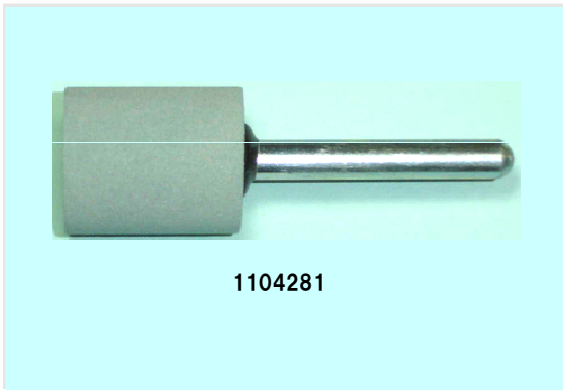

# Mounted Wheels

Dimension 13x15x3.0 Rotation speed 18 m/sec

Product No.	Specification
1100559	PW80P6V

Dimension 20/25x33x6 Rotation speed 33 m/sec

Product No.	Specification
1100561	WA4606V
1100562	WA80P6V
1103723	32A80L6V

Dimension 22x10 (3.5)x3.0 Rotation speed 33 m/sec

Product No.	Specification
1102586	WA100P6V

# Mounted Wheels

Dimension 38x10x6    Rotation speed 33 m/sec

Product No.	Specification
1100563	WA6006V

Dimension 22x25x6.0    Rotation speed 28 m/sec

Product No.	Specification
1104281	GC400H6V