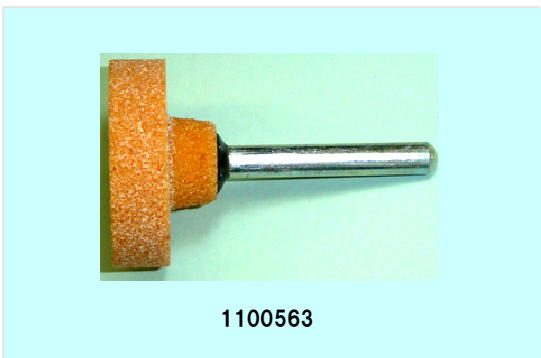

Dimension 38x10x6   Rotation speed 33 m/sec

Product No.	Specification
1100563	WA6006V