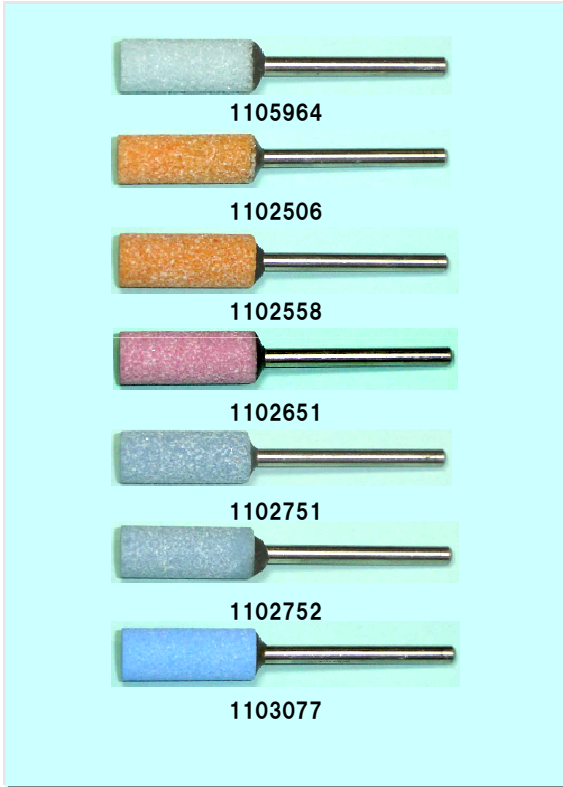

Mounted Wheels

Dimension 8x19x3.0x30   Rotation speed 17 m/sec

Product No.	Specification
1105964	WA60L6V
1102506	WA60m6V
1102558	WA80P6V
1102651	RA100P6V
1102751	WA80R7V
1102752	WA120P7V
1103077	QB100P6-10V