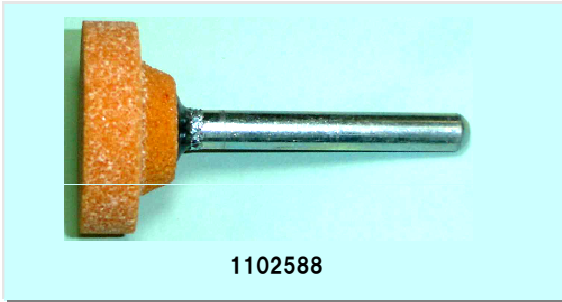

Dimension 32x8x (13) x6.0   Rotation speed 33 m/sec

Product No.	Specification
1102588	WA6006V