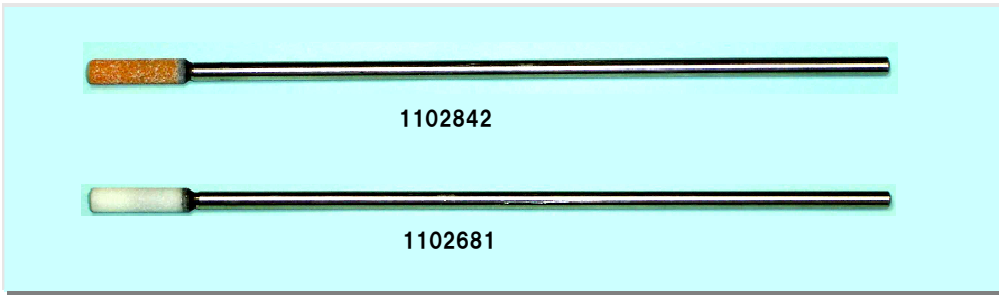

Mounted Wheels

Dimension 4x13x3.0x120   Rotation speed 17 m/sec

Product No.	Specification
1102842	WA80P6V
1102681	WA100P6V