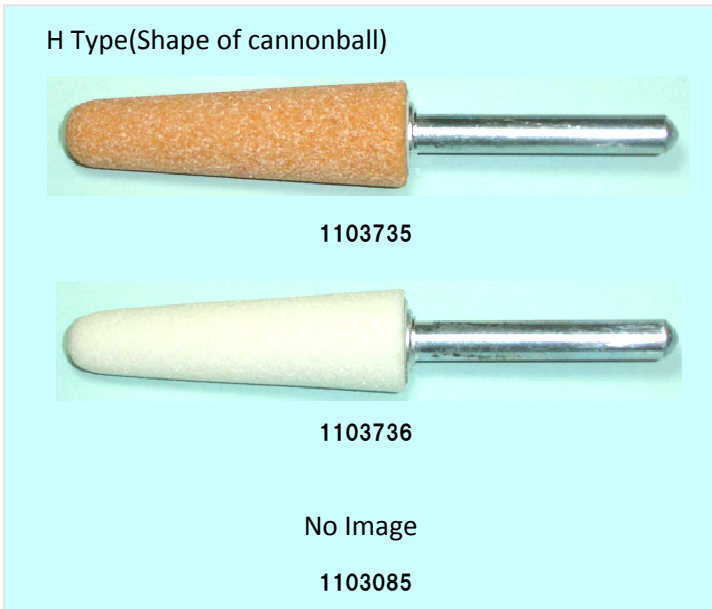

# Mounted Wheels

Dimension 14x20x6.0x85    Rotation speed 18 m/sec

Product No.	Specification
1102510	WA46m6V

Dimension 16x32x6.0    Rotation speed 18 m/sec

Product No.	Specification
1102566	WA60L6V
1102567	WA100P6V

# Mounted Wheels

Dimension 16x50x6.0    Rotation speed 18 m/sec

Product No.	Specification
1103078	WA60L6V
1102568	WA60O6V
1102569	WA80P6V
1103531	SA60J6V
1103084	QB60N6-5V

Dimension 16x50x9.5x6.0    Rotation speed 18 m/sec