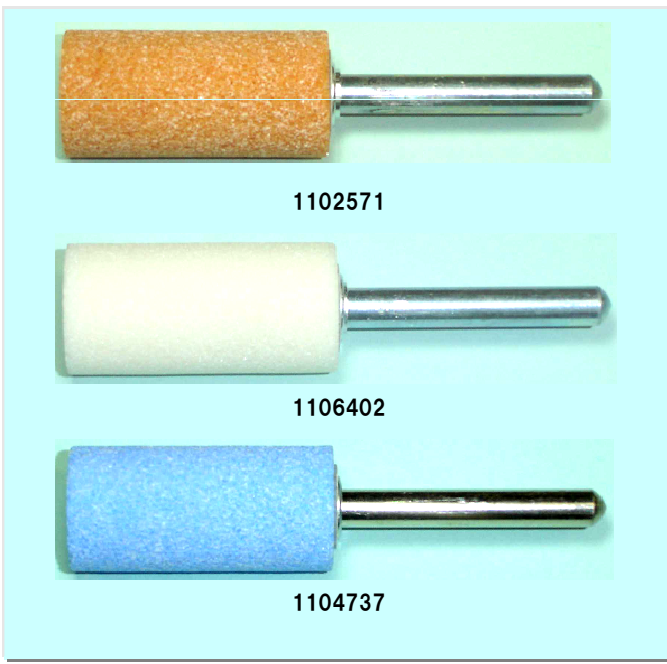

Dimension 19x38x6.0   Rotation speed 22 m/sec

Product No.	Specification
1102571	WA6006V
1106402	WA80P6V
1104737	QB60N6-5V