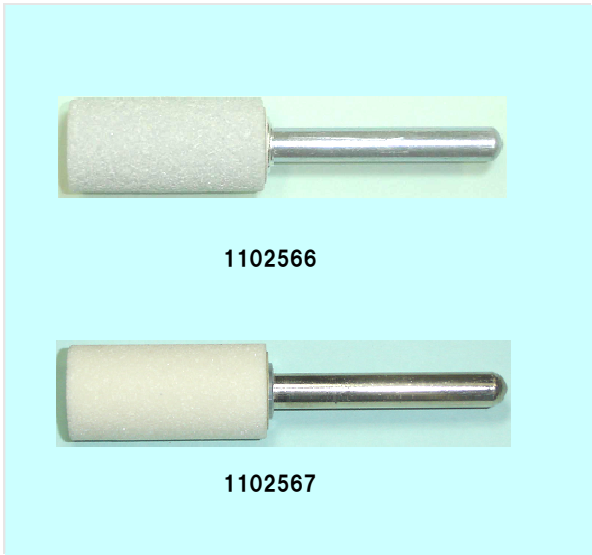

# Mounted Wheels

Dimension 14x20x6.0x85    Rotation speed 18 m/sec

Product No.	Specification
1102510	WA46m6V

Dimension 16x32x6.0    Rotation speed 18 m/sec

Product No.	Specification
1102566	WA60L6V
1102567	WA100P6V