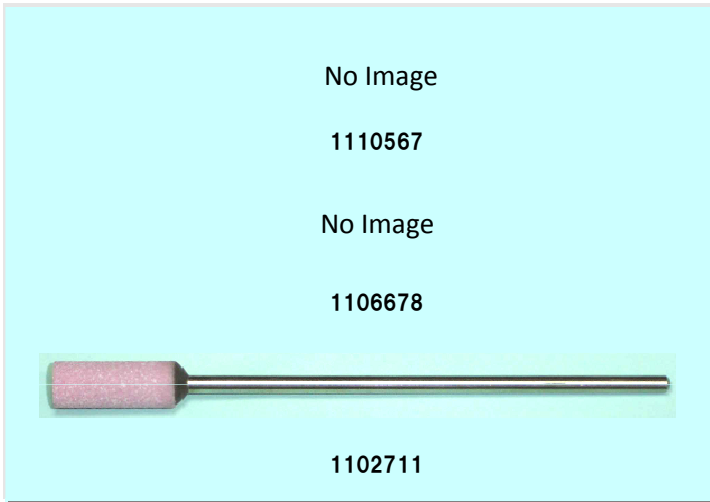

Mounted Wheels

Dimension 8x19x3.0x120   Rotation speed 17 m/sec

Product No.	Specification
1110567	WA80P6V
1106678	WA100P6V
1102711	RA100P6V