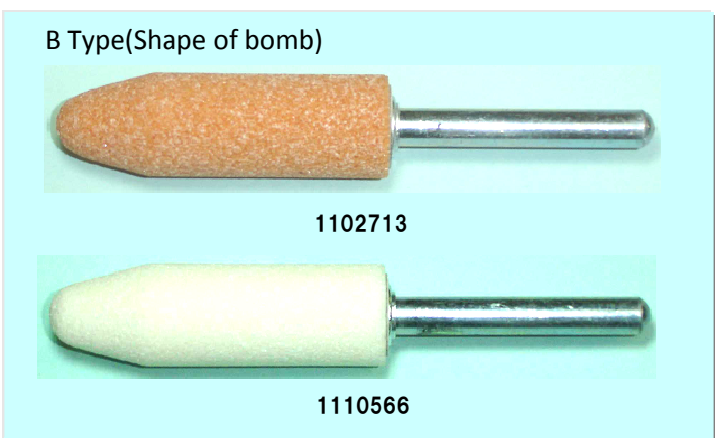

# Mounted Wheels

Dimension 16x50x6.0x80    Rotation speed 18 m/sec

Product No.	Specification
1103837	WA6006V

Dimension 19x38x6.0    Rotation speed 22 m/sec

Product No.	Specification
1102571	WA6006V
1106402	WA80P6V
1104737	QB60N6-5V